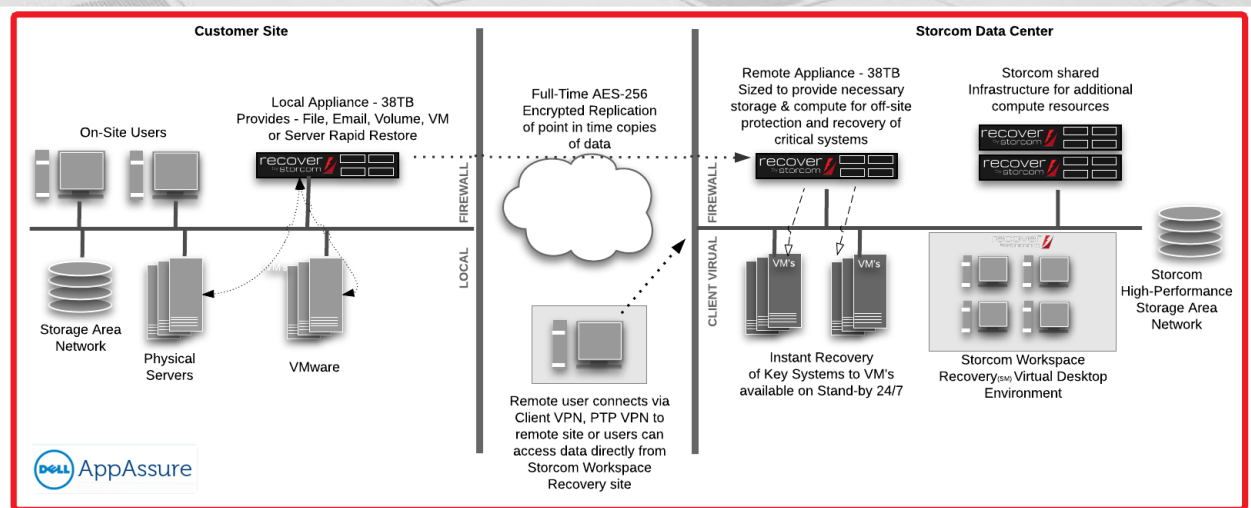

## RECOVER KEY FEATURES

- Replicate AppAssure Repositories & Images with Fast, Easy Setup
- Continuity Cloud - Online "Spin Up" Service
- Scalable and 100% Secure Disaster Recovery Options
- Recover By Storcom methodology is the key to the solutions success
- Ensuring That Your Data is Safe and Obtainable
- Ability to provide a full suite of system monitoring and access to the Recover Ticket Portal

### How It Works

Your onsite Dell AppAssure Core software periodically creates snapshots: image-based, bare-metal backups from the client servers or workstations at pre-configured intervals. These images are automatically encrypted and backed up to your local storage environment running the AppAssure Core Software. The local AppAssure Core securely replicates all of these images to a fully managed AppAssure Core in the Storcom AppAssure Continuity Cloud - delivering the utmost in data protection and scalability.

### Restore & Recovery

In the event of local disaster, the Storcom supplied local CORE provides multiple recovery options from file level to bare-metal images and even entire VM's back to a specific point in time restored. Use our live standby feature to have business critical systems running in real time in the Storcom Continuity Cloud for near zero downtime from a location outage.